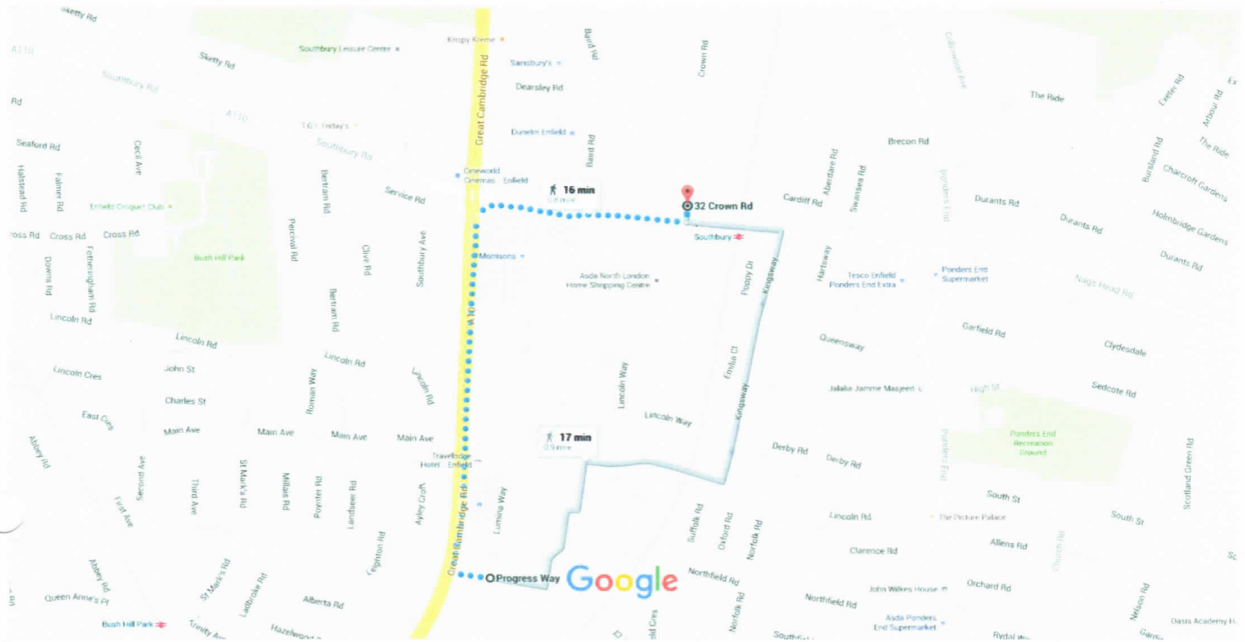

Progress Way, Enfield EN1 1FT, UK to 32 Crown Rd, Enfield EN1, UK

Walk 0.8 mile, 16 min

Map data ©2015 Google 100 m

via Great Cambridge Rd/A10 and Southbury Rd/A110 **16 min**
Show terrain 0.8 mile

Details