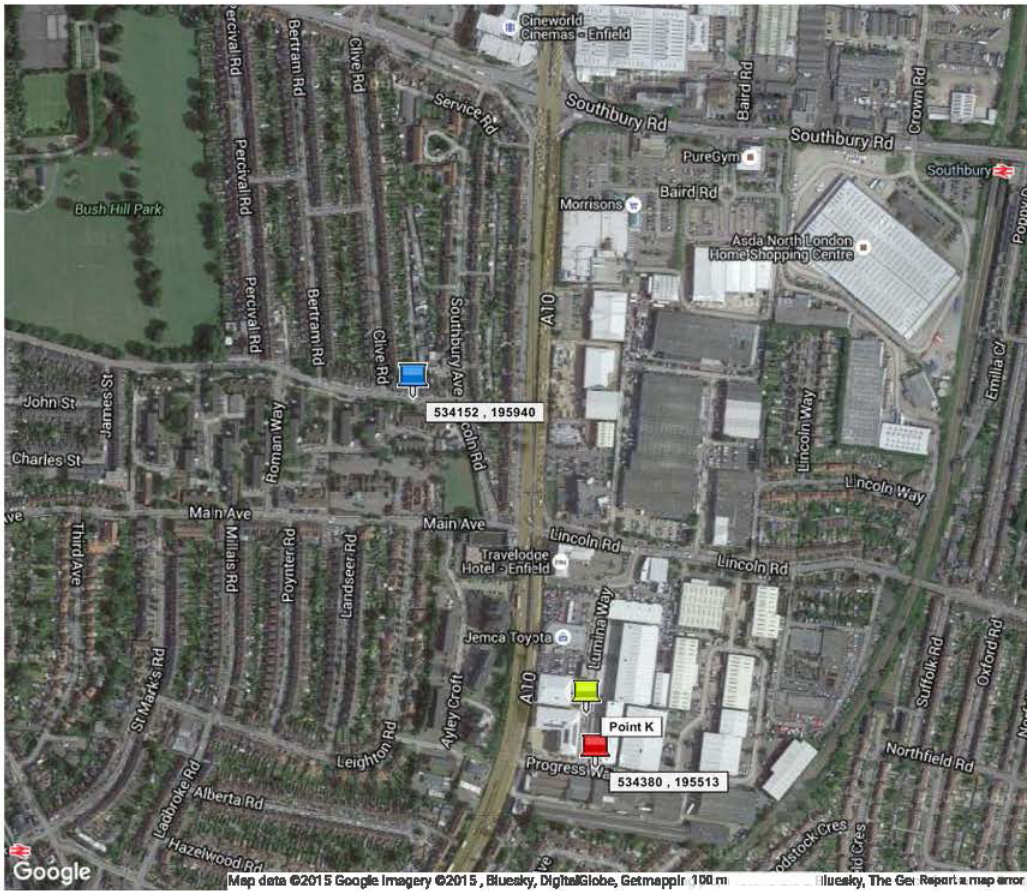

Grid Reference Finder

CAD REF: 1323:07/06/2014 - 02:41 Hours - Page 147 to 151 -
 Grid Ref:534152, 195940 - Lincoln Road / Luminia Way

Grid Reference	X (Easting)	Y (Northing)	Latitude	Longitude	Description (Click to Edit)	Address	Postcode	Link	Center	Zoom	St
TQ 34380 95513	534380	195513	51.642370	-0.05835873	534380, 195513	1 Progress Way, Enfield, Greater London EN1 1FT, UK	EN1 1FT	Link	Center	Zoom	
TQ 34152 95940	534152	195940	51.646262	-0.06246815	534152, 195940	166 Lincoln Rd, Enfield, Greater London EN1 1LN, UK	EN1 1LN	Link	Center	Zoom	
TQ 34369 95576	534369	195576	51.642937	-0.06949139	Point K	22a Luminia Way, Enfield, Greater London EN1 1FS, UK	EN1 1FS	Link	Center	Zoom	

This CAD is CAD Ref: 1323:07/06/2014
 Grid Ref: 534152, 195940
 Att Locn: Lincoln Road / Luminia Way
 RED Marker -Progress Way
 BLUE Marker - Lincoln Road
 YELLOW Marker - Luminia Way