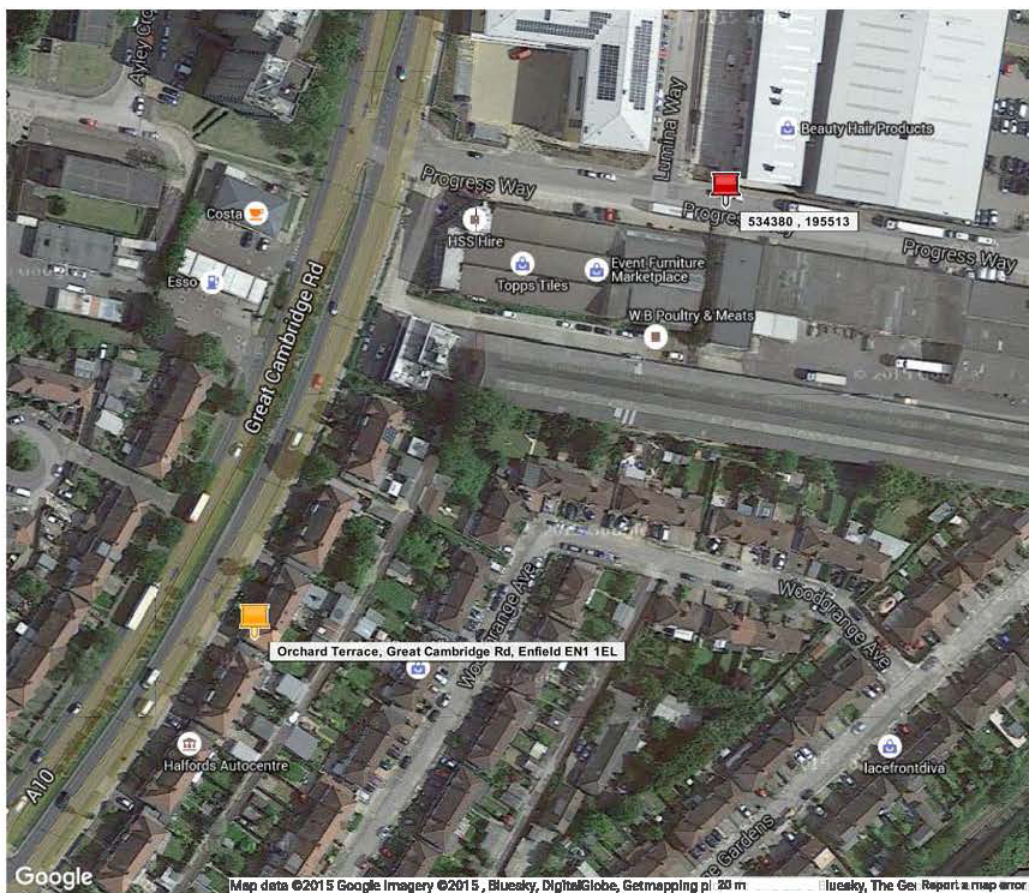

**Grid Reference Finder**

CAD REF: 1722:07/06/2014 - 03:58 Hours - Page 152 to 154 -  
 Grid Ref: Blacked out - Page 154 shows 24 Orchard Terrace

Grid Reference	X (Easting)	Y (Northing)	Latitude	Longitude	Description (Click to Edit)	Address	Postcode	Link	Center	Zoom	St
TQ 34244 85383	534244	195383	51.641237	-0.06136790	Orchard Terrace, Great Can	Orchard Terrace, Great Cambridge Rd, Enfield, Greater London EN1	EN1 1EL	<a href="#">Link</a>	<a href="#">Center</a>	<a href="#">Zoom</a>	
TQ 34380 95513	534380	195513	51.642370	-0.05935873	534380, 195513	1 Progress Way, Enfield, Greater London EN1 1FT, UK	EN1 1FT	<a href="#">Link</a>	<a href="#">Center</a>	<a href="#">Zoom</a>	

This CAD is CAD Ref: 1722:07/06/2014 - 03:58 Hours  
 Grid Ref: Blacked out - Page 154 shows 24 Orchard Terrace  
 24 Orchard Terrace - ORANGE Marker on Map  
 Progress Way RED Marker