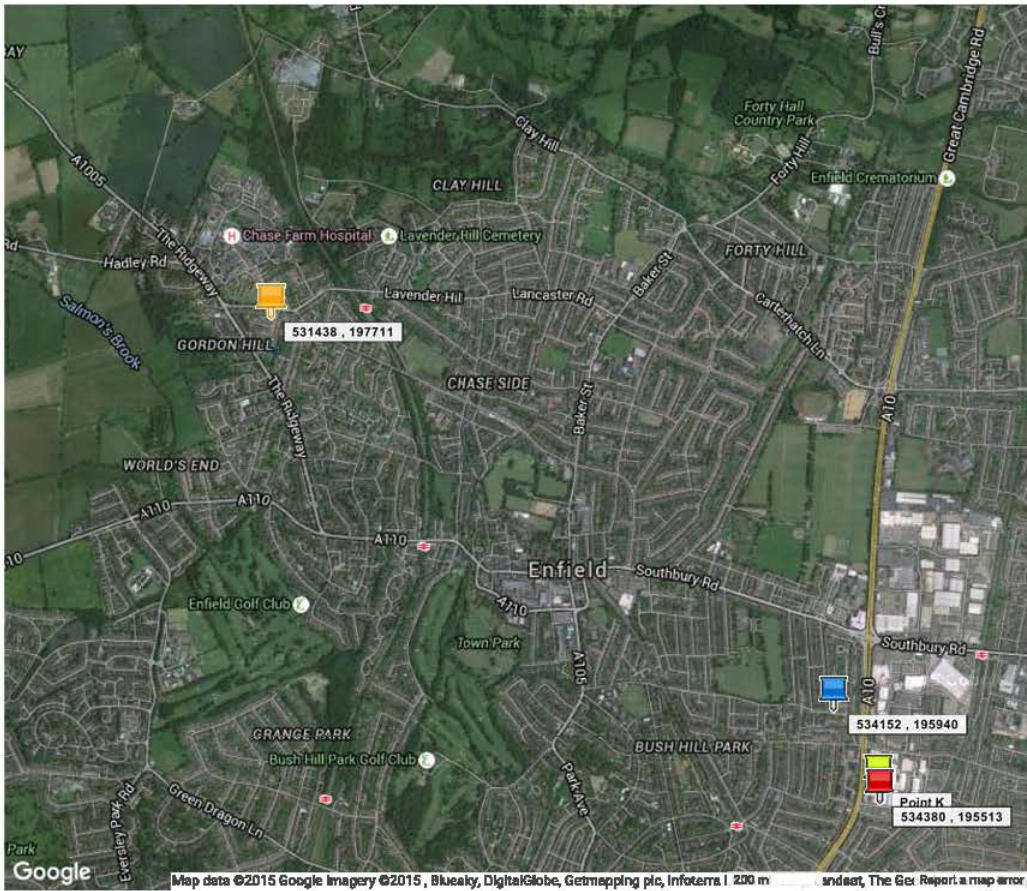

Grid Reference Finder

CAD REF: 2141:07/06/2014 - 05:50 Hours - Page 160 to 164 -
 Grid Ref:531438, 197711 - Hardy Way, Chase Side - Miles Away

Grid Reference	X (Easting)	Y (Northing)	Latitude	Longitude	Description (Click to Edit)	Address	Postcode	Link	Center	Zoom	St
TQ 34380 85513	534380	195513	51.642370	-0.05835873	534380, 195513	1 Progress Way, Enfield, Greater London EN1 1FT, UK	EN1 1FT	Link	Center	Zoom	
TQ 34152 95940	534152	195940	51.646262	-0.08248815	534152, 195940	166 Lincoln Rd, Enfield, Greater London EN1 1LN, UK	EN1 1LN	Link	Center	Zoom	
TQ 34369 96676	534369	196676	51.642937	-0.06949139	Point K	22a Lumina Way, Enfield, Greater London EN1 1FS, UK	EN1 1FS	Link	Center	Zoom	
TQ 31438 97711	531438	197711	51.662817	-0.10102331	531438, 197711	40 Hardy Way, Enfield, Greater London EN2 8NW, UK	EN2 8NW	Link	Center	Zoom	

This CAD is CAD Ref: 2141:07/06/2014
 Grid Ref: 531438, 197711 ORANGE Marker On Map
 Progress Way is Red Marker On Map
 BLUE Marker is Lincoln Road
 YELLOW Marker is Lumina Way