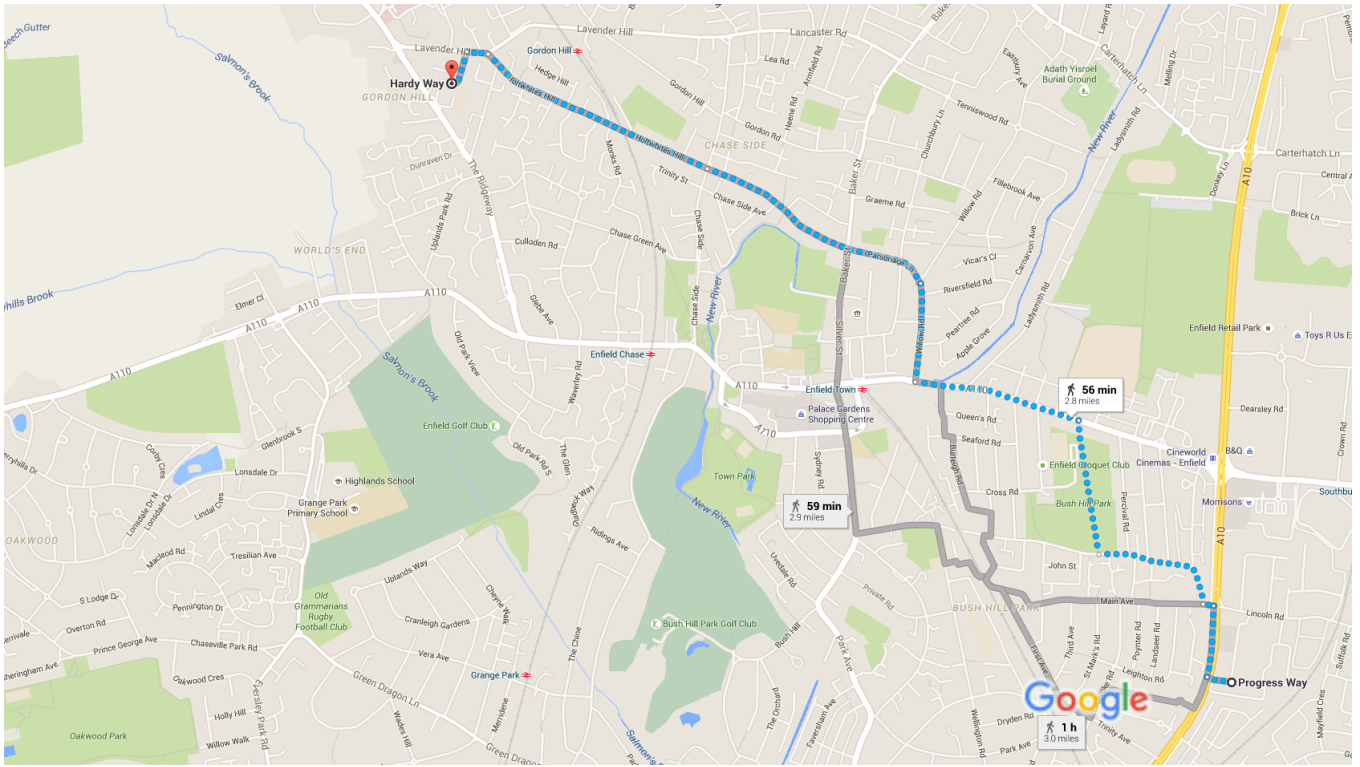

Progress Way, Enfield EN1, UK to Hardy Way, Enfield, Greater London EN2 8NN

Walk 2.8 miles, 56 min

Map data ©2015 Google 200 m

	via Holtwhites Hill	56 min 2.8 miles
	via Main Ave and Holtwhites Hill	59 min 2.9 miles
	via Parsonage Ln and Holtwhites Hill	1 h 3.0 miles