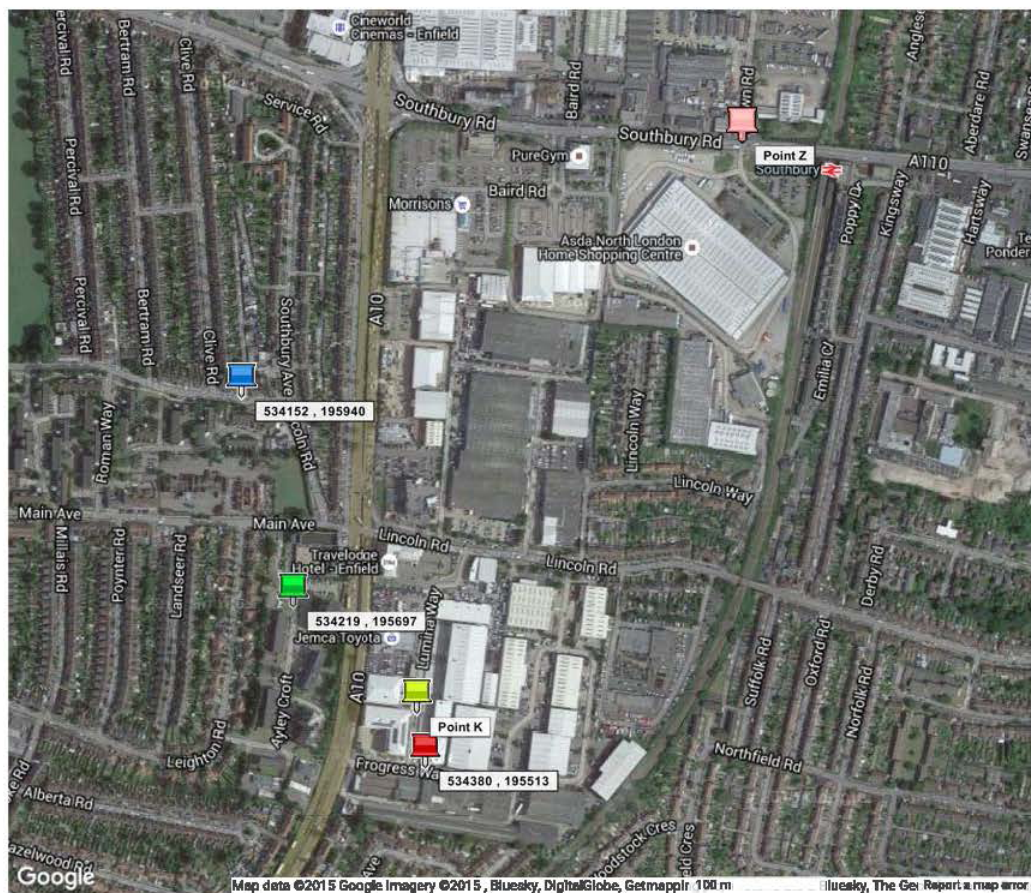

Grid Reference Finder

CAD REF: 2601:07/06/2014 - 08:09 Hours - Page 187 to 190 -
 Grid Ref:534219, 195697 - Ayley Croft

Grid Reference	X (Easting)	Y (Northing)	Latitude	Longitude	Description (Click to Edit)	Address	Postcode	Link	Center	Zoom	St
TQ 34380 85513	534380	195513	51.642370	-0.05835873	534380, 195513	1 Progress Way, Enfield, Greater London EN1 1FT, UK	EN1 1FT	Link	Center	Zoom	St
TQ 34152 95940	534152	195940	51.646262	-0.08248815	534152, 195940	166 Lincoln Rd, Enfield, Greater London EN1 1LN, UK	EN1 1LN	Link	Center	Zoom	St
TQ 34369 95676	534369	195676	51.642937	-0.06949139	Point K	22a Lumina Way, Enfield, Greater London EN1 1FS, UK	EN1 1FS	Link	Center	Zoom	St
TQ 31438 97711	531438	197711	51.662817	-0.10102331	531438, 197711	40 Hardy Way, Enfield, Greater London EN2 8NW, UK	EN2 8NW	Link	Center	Zoom	St
TQ 34219 95687	534219	195687	51.644062	-0.06161153	534219, 195687	Ayley Croft, Enfield, Greater London EN1, UK	EN1 1XU	Link	Center	Zoom	St
TQ 34736 98257	534736	198257	51.648969	-0.05393385	Point Z	Crown Rd, Enfield, Greater London EN1, UK	EN1 1UB	Link	Center	Zoom	St

This CAD is CAD Ref: 2601:07/06/2014
 Grid Ref: 534219, 195697 Green Marker
 Progress Way - Grid Ref: 534380, 195513 - RED Marker
 Crown Road - Grid Ref: 534720, 196274 - PINK Marker
 Ayley Croft - Grid Ref: 534219, 195697 - GREEN Marker