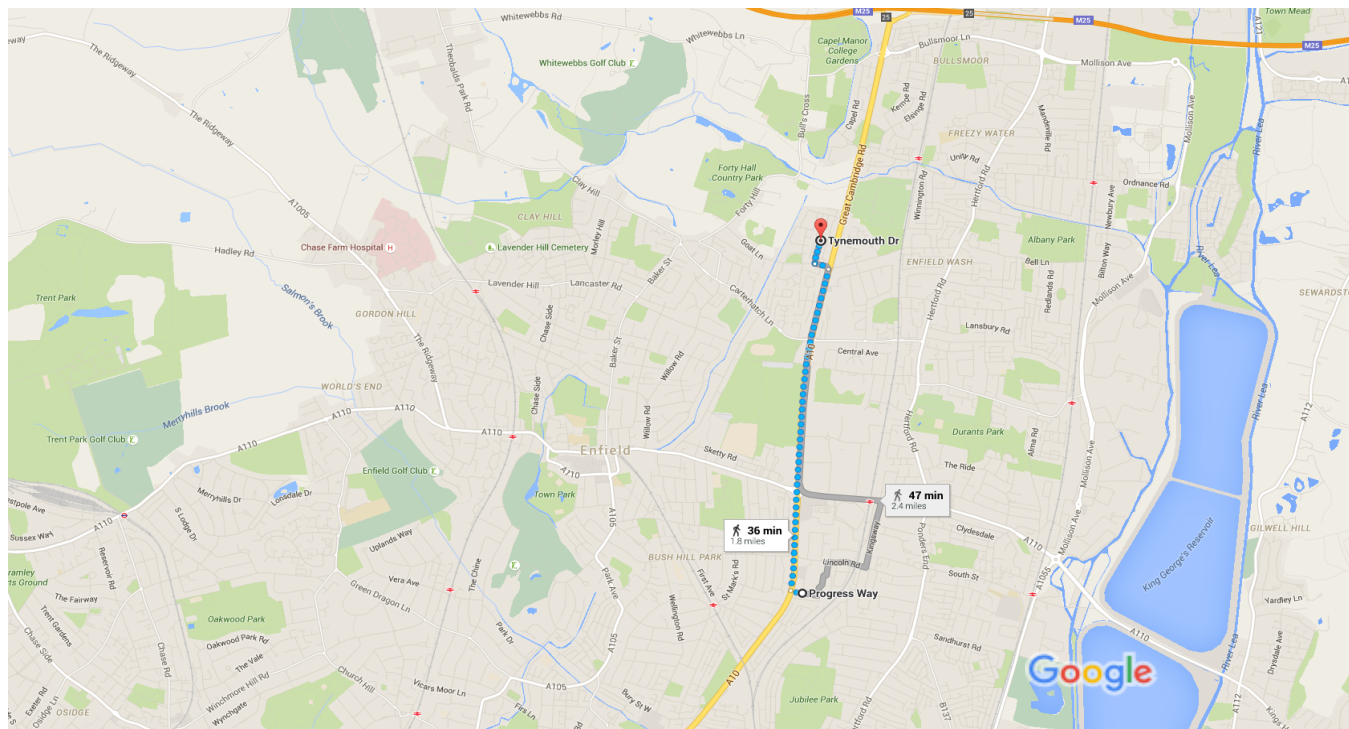

Progress Way, Enfield EN1, UK to Tynemouth Dr

Walk 1.8 miles, 36 min

Map data ©2015 Google

500 m

via Great Cambridge Rd/A10

36 min

1.8 miles

via Southbury Rd/A110 and Great Cambridge Rd/A10

47 min

2.4 miles