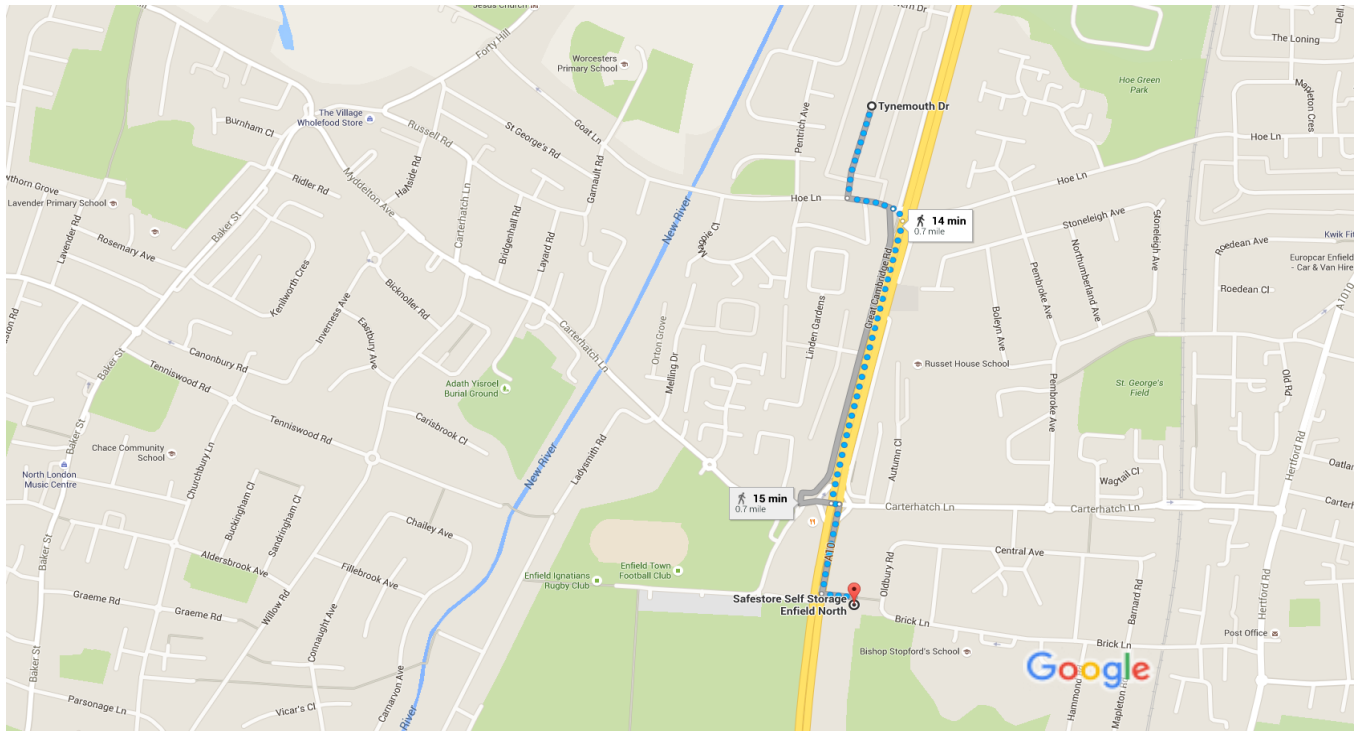

Tynemouth Dr, Enfield EN1 4LS, UK to 760 Great Cambridge Rd, Enfield EN1 3RN

Walk 0.7 mile, 14 min

Map data ©2015 Google 100 m

via Great Cambridge Rd/A10

14 min
0.7 mile

via Great Cambridge Rd

15 min
0.7 mile