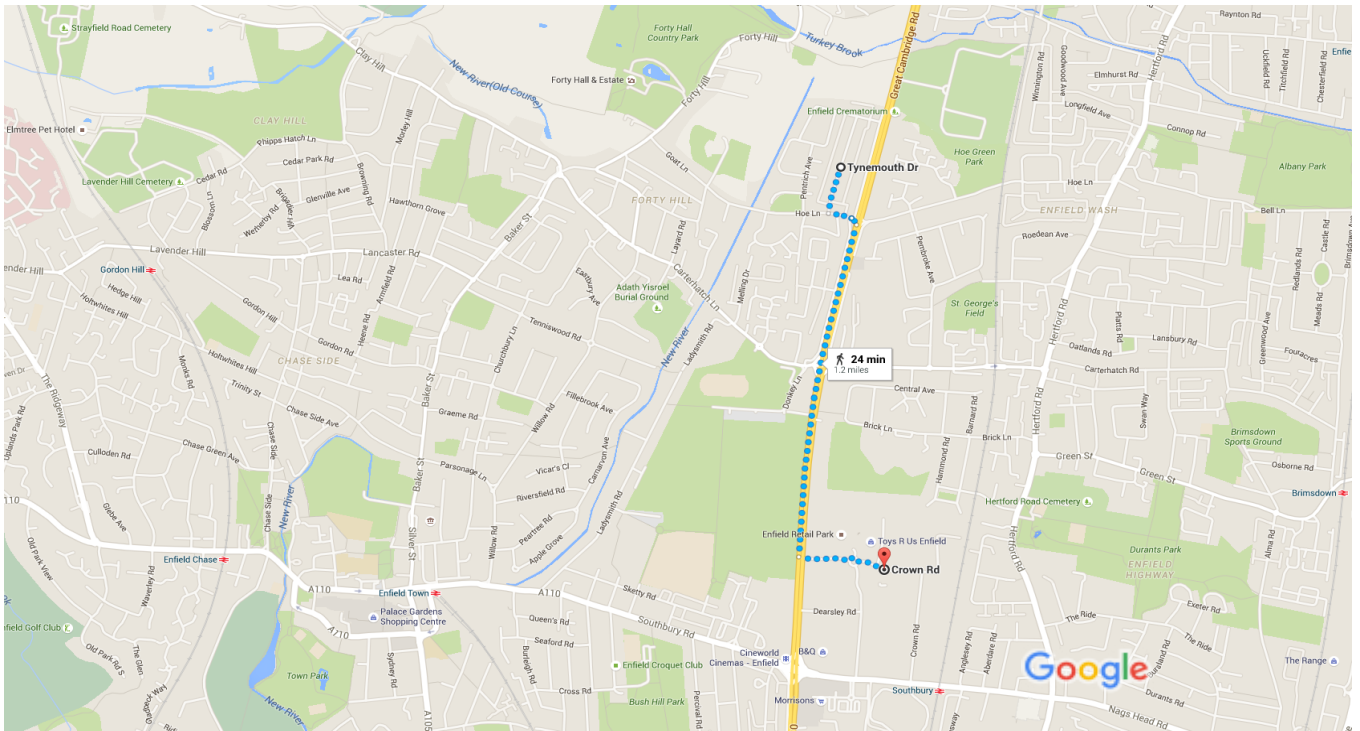

Tynemouth Dr, Enfield EN1 4LS, UK to Crown Rd, Enfield EN1, UK

Walk 1.2 miles, 24 min

Map data ©2015 Google 200 m

via Great Cambridge Rd/A10

24 min

1.2 miles