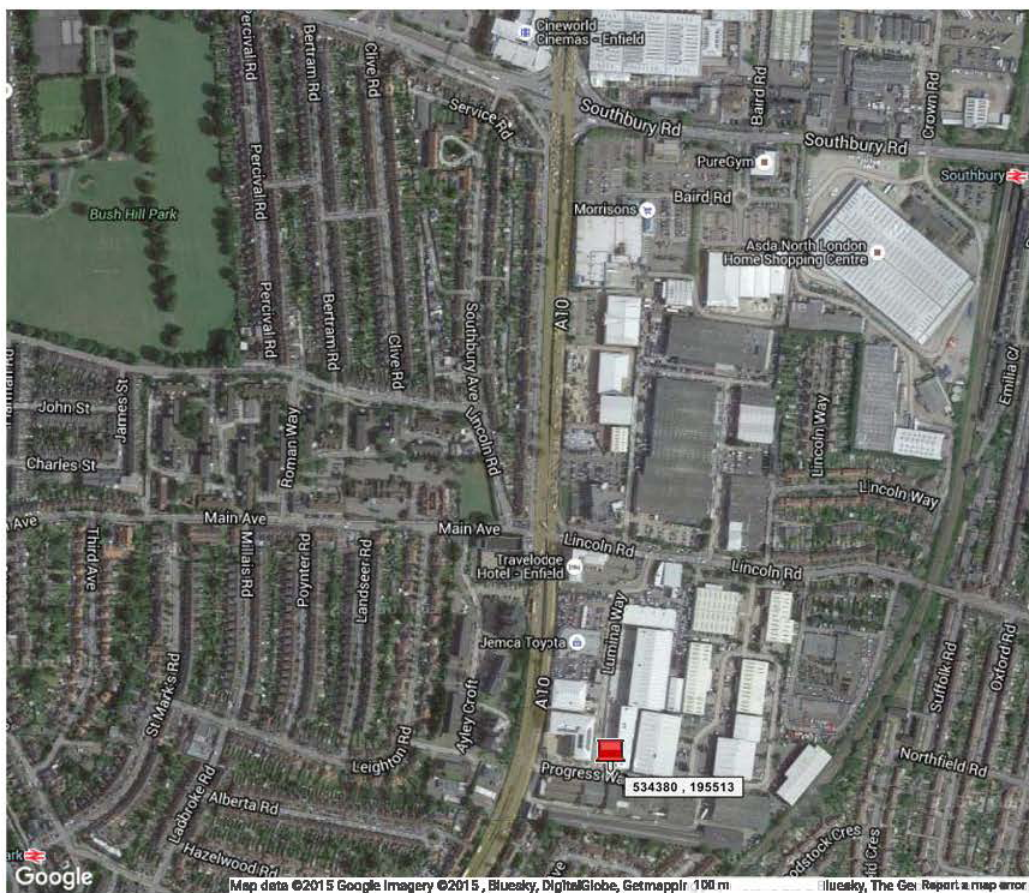

**Grid Reference Finder** CAD REF: 3252:07/06/2014 - 10:07 Hours - Page 206 to 209 - Grid Ref:534380, 195513 - Inside Progress Way

Grid Reference	X (Easting)	Y (Northing)	Latitude	Longitude	Description (Click to Edit)	Address
TQ 34380 85513	534380	195513	51.642370	-0.05835873	534380, 195513	1 Progress Way, Enfield, Greater London EN1 1FT, UK

Postcode: EN1 1FT  
 Link: [🔗](#)  
 Center: [📍](#)  
 Zoom: [🔍](#)  
 St: [📄](#)

- This CAD is CAD Ref: 3252:07/06/2014 - 10:07 Hours  
 All These CAD below are Grid Ref: 534380, 195513
- CAD Ref: 1012:07/06/2014 - Inside Progress Way - RED Maker on Map
  - CAD Ref: 1047:07/06/2014 - Inside Progress Way - RED Maker on Map (Main Police CAD)
  - CAD Ref: 1608:07/06/2014 - Inside Progress Way - RED Maker on Map
  - CAD Ref: 1816:07/06/2014 - Inside Progress Way - RED Maker on Map
  - CAD Ref: 2271:07/06/2014 - Inside Progress Way - RED Maker on Map
  - CAD Ref: 2637:07/06/2014 - Inside Progress Way - RED Maker on Map
  - CAD Ref: 2672:07/06/2014 - Inside Progress Way - RED Maker on Map
  - CAD Ref: 2854:07/06/2014 - Inside Progress Way - RED Maker on Map
  - CAD Ref: 3005:07/06/2014 - Inside Progress Way - RED Maker on Map
  - CAD Ref: 3252:07/06/2014 - Inside Progress Way - RED Maker on Map
  - CAD Ref: 3986:07/06/2014 - Inside Progress Way - RED Maker on Map
  - CAD Ref: 4323:07/06/2014 - Inside Progress Way - RED Maker on Map
  - CAD Ref: 8841:07/06/2014 - Inside Progress Way - RED Maker on Map
  - CAD Ref: 10471:07/06/2014 - Inside Progress Way - RED Maker on Map
  - CAD Ref: 10506:07/06/2014 - Inside Progress Way - RED Maker on Map
  - CAD Ref: 47:08/06/2014 - Inside Progress Way - RED Maker on Map