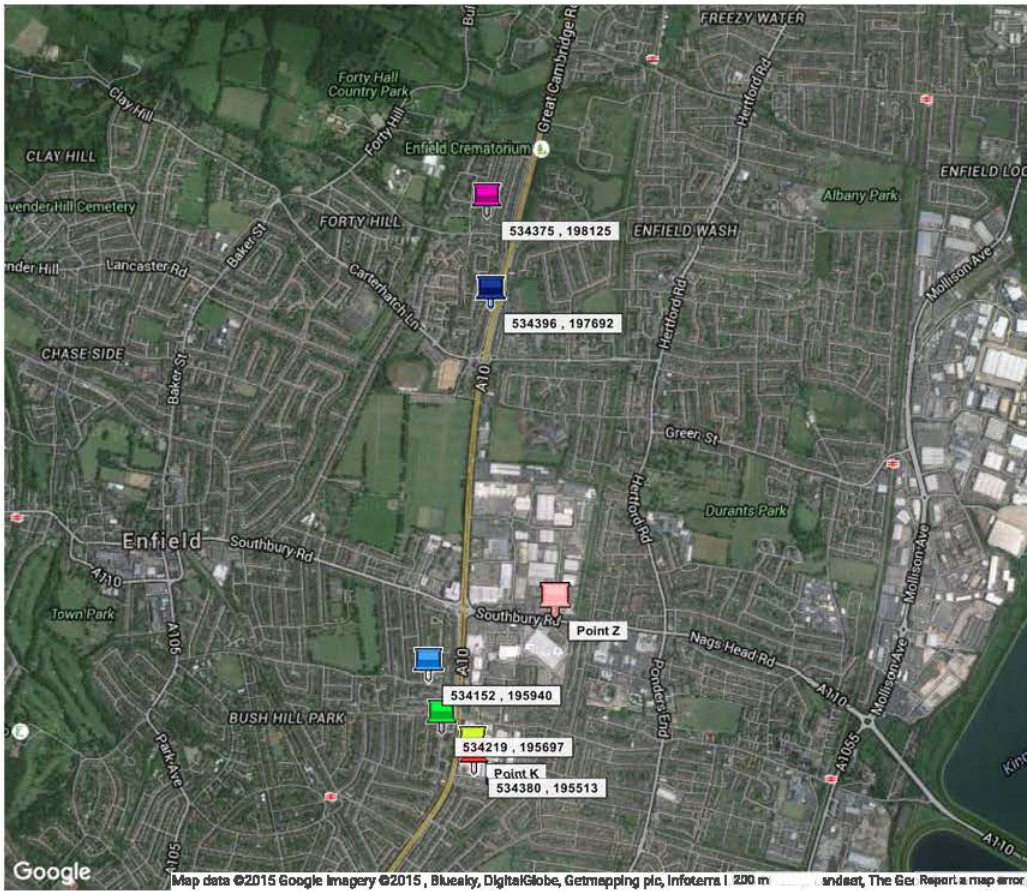

Grid Reference Finder

CAD REF: 10393:07/06/2014 - 22:38 Hours - Page 225 to 232 -
 Grid Ref:534396, 197692 - 899 Great Cambridge Road - (Miles Away)

Grid Reference	X (Easting)	Y (Northing)	Latitude	Longitude	Description (Click to Edit)	Address	Postcode	Link	Center	Zoom	St
TQ 34380 85513	534380	195513	51.642370	-0.05835873	534380, 195513	1 Progress Way, Enfield, Greater London EN1 1FT, UK	EN1 1FT	Link	Center	Zoom	
TQ 34152 95940	534152	195940	51.646262	-0.06248815	534152, 195940	166 Lincoln Rd, Enfield, Greater London EN1 1LN, UK	EN1 1LN	Link	Center	Zoom	
TQ 34369 96576	534369	196576	51.642937	-0.06949139	Point K	22a Lumina Way, Enfield, Greater London EN1 1FS, UK	EN1 1FS	Link	Center	Zoom	
TQ 31438 97711	531438	197711	51.662817	-0.10102331	531438, 197711	40 Hardy Way, Enfield, Greater London EN2 8NW, UK	EN2 8NW	Link	Center	Zoom	
TQ 34219 95687	534219	195687	51.644062	-0.06161153	534219, 195687	Ayley Croft, Enfield, Greater London EN1, UK	EN1 1XU	Link	Center	Zoom	
TQ 34796 98257	534796	198257	51.648969	-0.05393385	Point Z	Crown Rd, Enfield, Greater London EN1, UK	EN1 1UB	Link	Center	Zoom	
TQ 34375 98125	534375	198125	51.665843	-0.05842610	534375, 198125	8 Tynemouth Dr, Enfield, Greater London EN1 4LS, UK	EN1 4LS	Link	Center	Zoom	
TQ 34396 97682	534396	197682	51.661947	-0.05828901	534396, 197682	899 Great Cambridge Rd, Enfield, Greater London EN1 4BX, UK	EN1 4BX	Link	Center	Zoom	

This CAD is CAD Ref: 10393:07/06/2014 - 22:38 Hours
 Grid Ref: 534396, 197692 - 899 Great Cambridge Road - (Miles Away)
 Grid Ref: 534396, 197692 - DARK BLUE Marker - 899 Great Cambridge Road - (Miles Away)
 CAD Ref: 10393 - 899 Great Cambridge Road - (Miles Away)