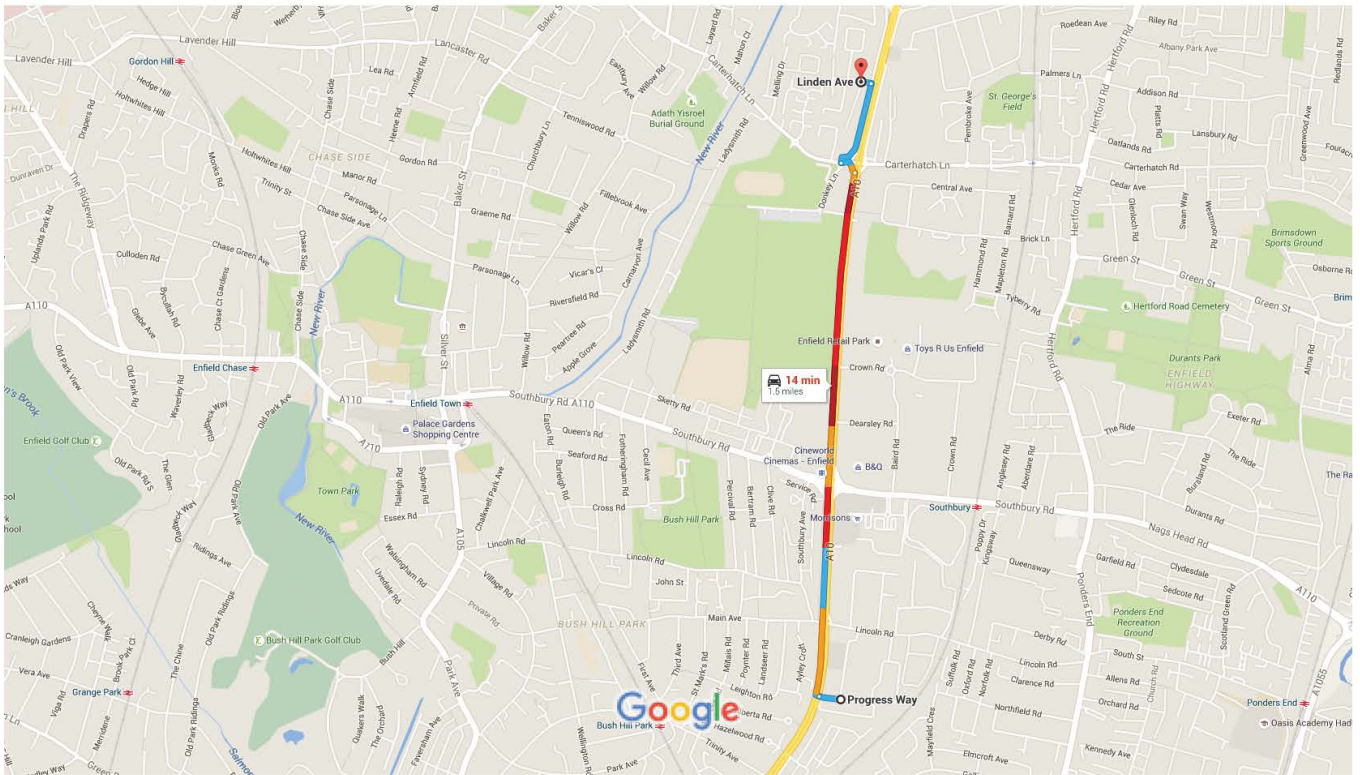

# Progress Way, Enfield EN1, UK to Linden Ave

Drive 1.5 miles, 14 min

Map data ©2015 Google 200 m

via Great Cambridge Rd/A10

6 min without traffic

14 min

1.5 miles