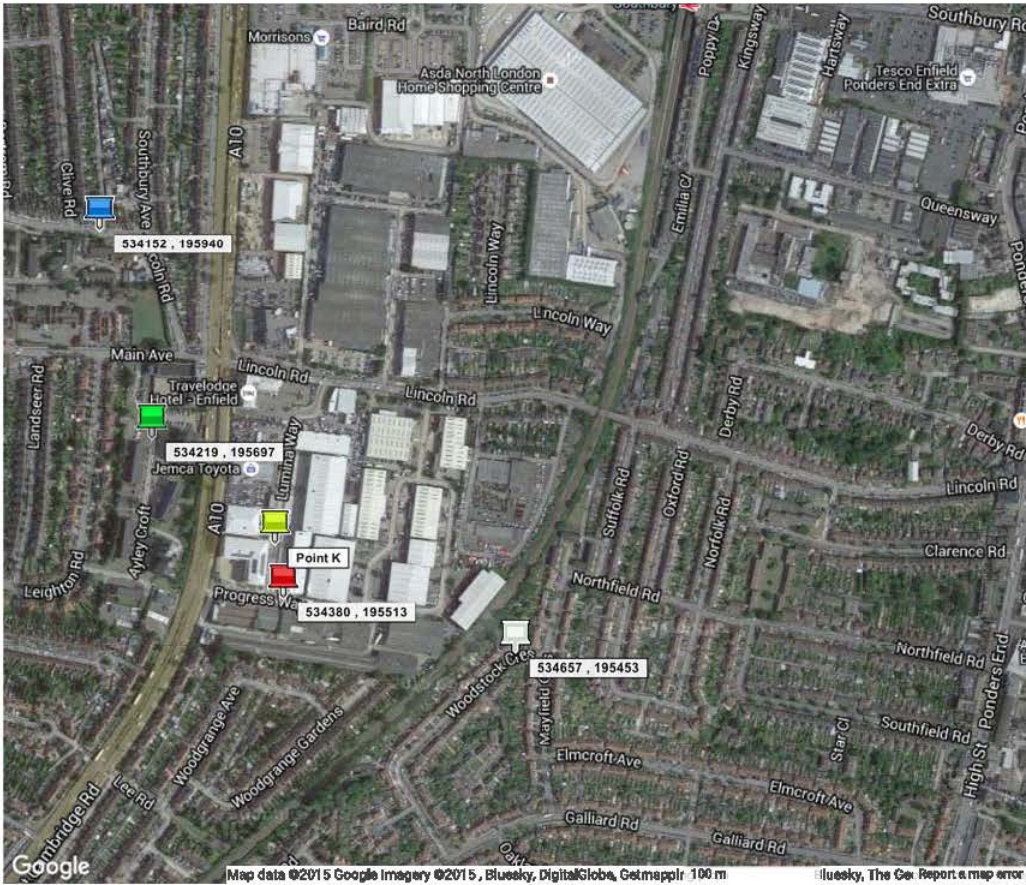

Grid Reference Finder CAD REF: 10481:07/06/2014 - 22:47 Hours - Page 233 to 237 - Grid Ref:534657, 195453 - Woodstock Cres

Grid Reference	X (Easting)	Y (Northing)	Latitude	Longitude	Description (Click to Edit)	Address	Postcode	Link	Center	Zoom	St
TQ 34380 85513	534380	195513	51.842370	-0.05835873	534380, 195513	1 Progress Way, Enfield, Greater London EN1 1FT, UK	EN1 1FT	Link	Center	Zoom	St
TQ 34152 98940	534152	195940	51.842622	-0.06248816	534152, 195940	166 Lincoln Rd, Enfield, Greater London EN1 1LN, UK	EN1 1LN	Link	Center	Zoom	St
TQ 34388 85578	534388	185578	51.842837	-0.05948138	Point K	22a Lumina Way, Enfield, Greater London EN1 1FS, UK	EN1 1FS	Link	Center	Zoom	St
TQ 31438 87711	531438	197711	51.862817	-0.10102331	531438, 197711	40 Hardy Way, Enfield, Greater London EN2 8NW, UK	EN2 8NW	Link	Center	Zoom	St
TQ 34219 95687	534219	195687	51.844062	-0.06181153	534219, 195687	Ayley Croft, Enfield, Greater London EN1, UK	EN1 1XU	Link	Center	Zoom	St
TQ 34736 98257	534736	198257	51.848968	-0.05383385	Point Z	Crown Rd, Enfield, Greater London EN1, UK	EN1 1UB	Link	Center	Zoom	St
TQ 34375 88125	534375	198125	51.865843	-0.05842810	534375, 198125	8 Tynemouth Dr, Enfield, Greater London EN1 4LS, UK	EN1 4LS	Link	Center	Zoom	St
TQ 34388 97682	534388	197682	51.881947	-0.05828901	534388, 197682	889 Great Cambridge Rd, Enfield, Greater London EN1 4BX, UK	EN1 4BX	Link	Center	Zoom	St
TQ 34657 95463	534657	195463	51.841766	-0.06537912	534657, 195463	65-100 Woodstock Cres, London N9 7NB, UK	N9 7NB	Link	Center	Zoom	St

This CAD is CAD Ref: 10481:07/06/2014 - 22:47 Hours

Grid Ref: 534657, 195453 - Woodstock Cres

Progress Way - RED Marker

Crown Road - PINK Marker

Woodstock Cres - WHITE Marker