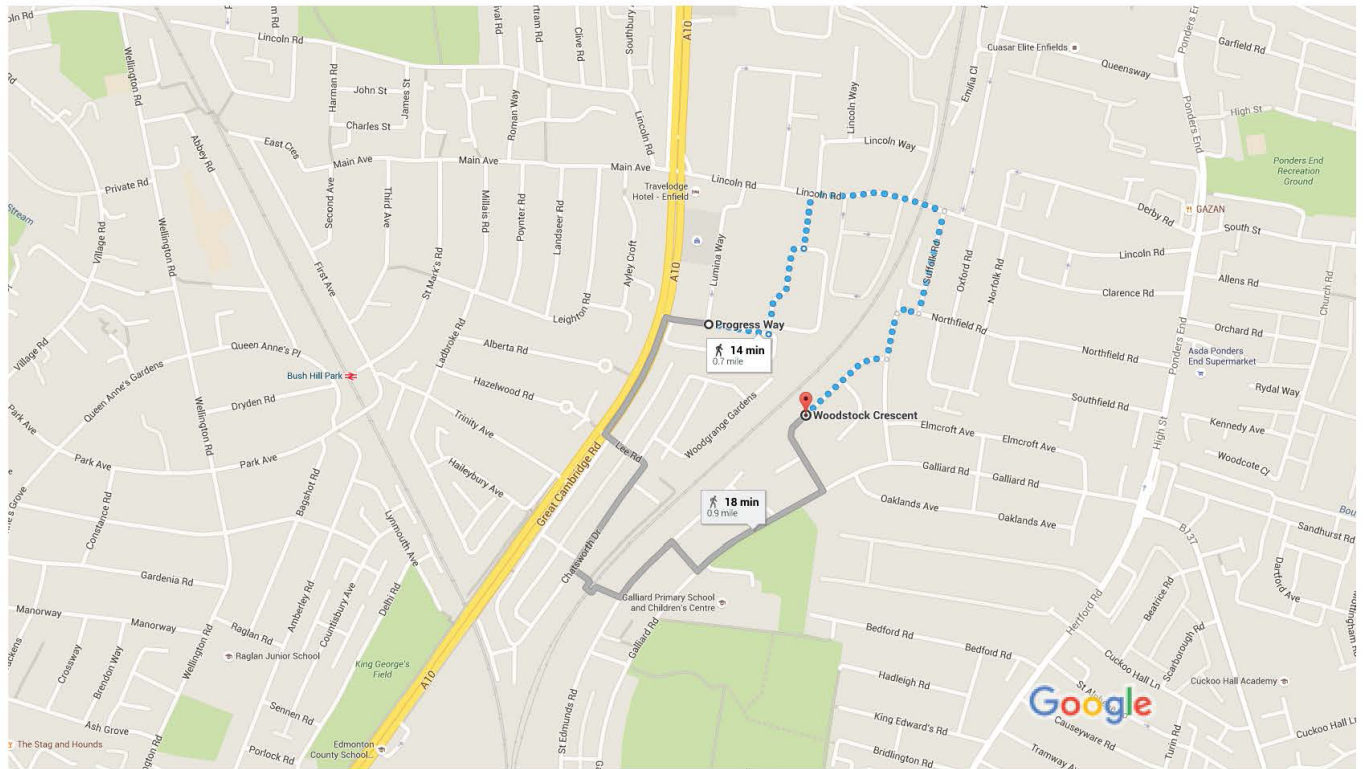

Progress Way, Enfield EN1, UK to Woodstock Crescent, London N9 7LY, UK

Map data ©2015 Google 100 m

via Lincoln Rd

14 min
0.7 mile

via Galliard Rd

18 min
0.9 mile