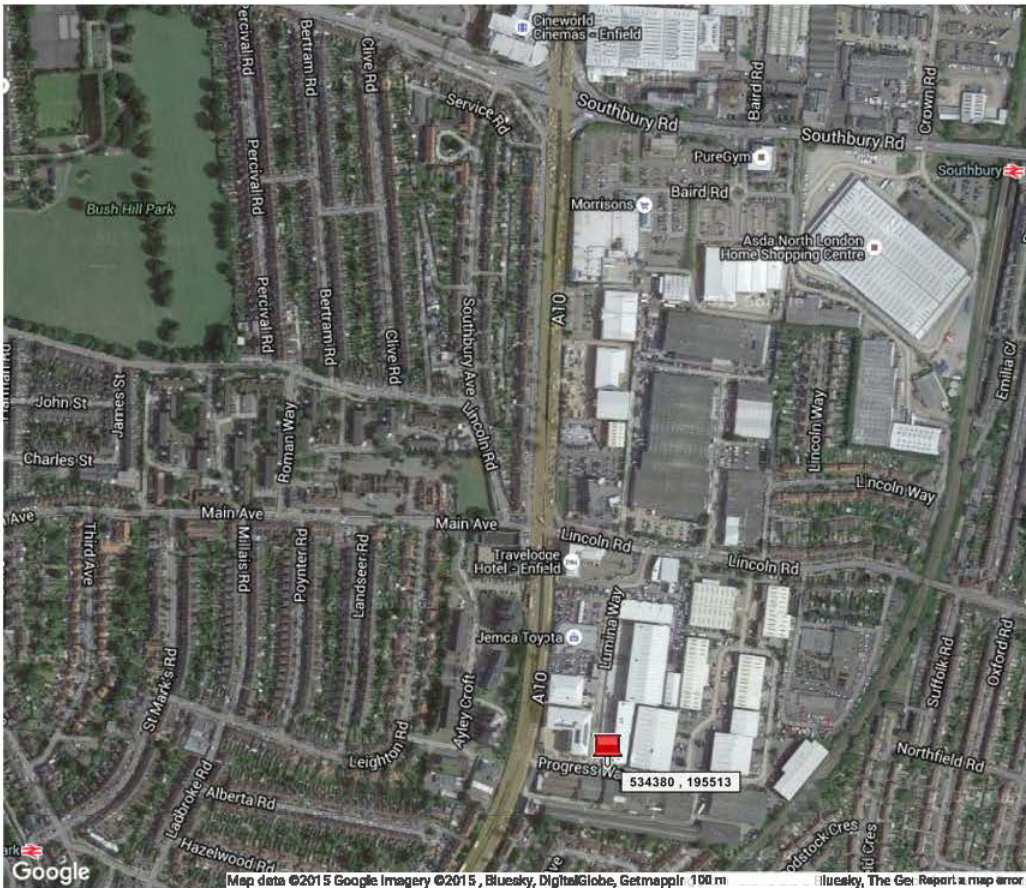

**Grid Reference Finder** CAD REF: 10506:07/06/2014 - 22:44 Hours - Page 242 to 245 - Grid Ref:534380, 195513 - Inside Progress Way

Grid Reference	X (Easting)	Y (Northing)	Latitude	Longitude	Description (Click to Edit)	Address
TQ 34380 85513	534380	195513	51.642370	-0.05835873	534380, 195513	1 Progress Way, Enfield, Greater London EN1 1FT, UK

Postcode: EN1 1FT | Link: [🔗](#) | Center: [📍](#) | Zoom: [🔍](#) | St: [📏](#)

This CAD is CAD Ref: 10506:07/06/2014 - 22:44 Hours

All These CAD below are Grid Ref: 534380, 195513

- CAD Ref: 1012:07/06/2014 - Inside Progress Way - RED Maker on Map
- CAD Ref: 1047:07/06/2014 - Inside Progress Way - RED Maker on Map (Main Police CAD)
- CAD Ref: 1608:07/06/2014 - Inside Progress Way - RED Maker on Map
- CAD Ref: 1816:07/06/2014 - Inside Progress Way - RED Maker on Map
- CAD Ref: 2271:07/06/2014 - Inside Progress Way - RED Maker on Map
- CAD Ref: 2637:07/06/2014 - Inside Progress Way - RED Maker on Map
- CAD Ref: 2672:07/06/2014 - Inside Progress Way - RED Maker on Map
- CAD Ref: 2854:07/06/2014 - Inside Progress Way - RED Maker on Map
- CAD Ref: 3005:07/06/2014 - Inside Progress Way - RED Maker on Map
- CAD Ref: 3252:07/06/2014 - Inside Progress Way - RED Maker on Map
- CAD Ref: 3986:07/06/2014 - Inside Progress Way - RED Maker on Map
- CAD Ref: 4323:07/06/2014 - Inside Progress Way - RED Maker on Map
- CAD Ref: 8841:07/06/2014 - Inside Progress Way - RED Maker on Map
- CAD Ref: 10471:07/06/2014 - Inside Progress Way - RED Maker on Map
- CAD Ref: 10506:07/06/2014 - Inside Progress Way - RED Maker on Map
- CAD Ref: 47:08/06/2014 - Inside Progress Way - RED Maker on Map