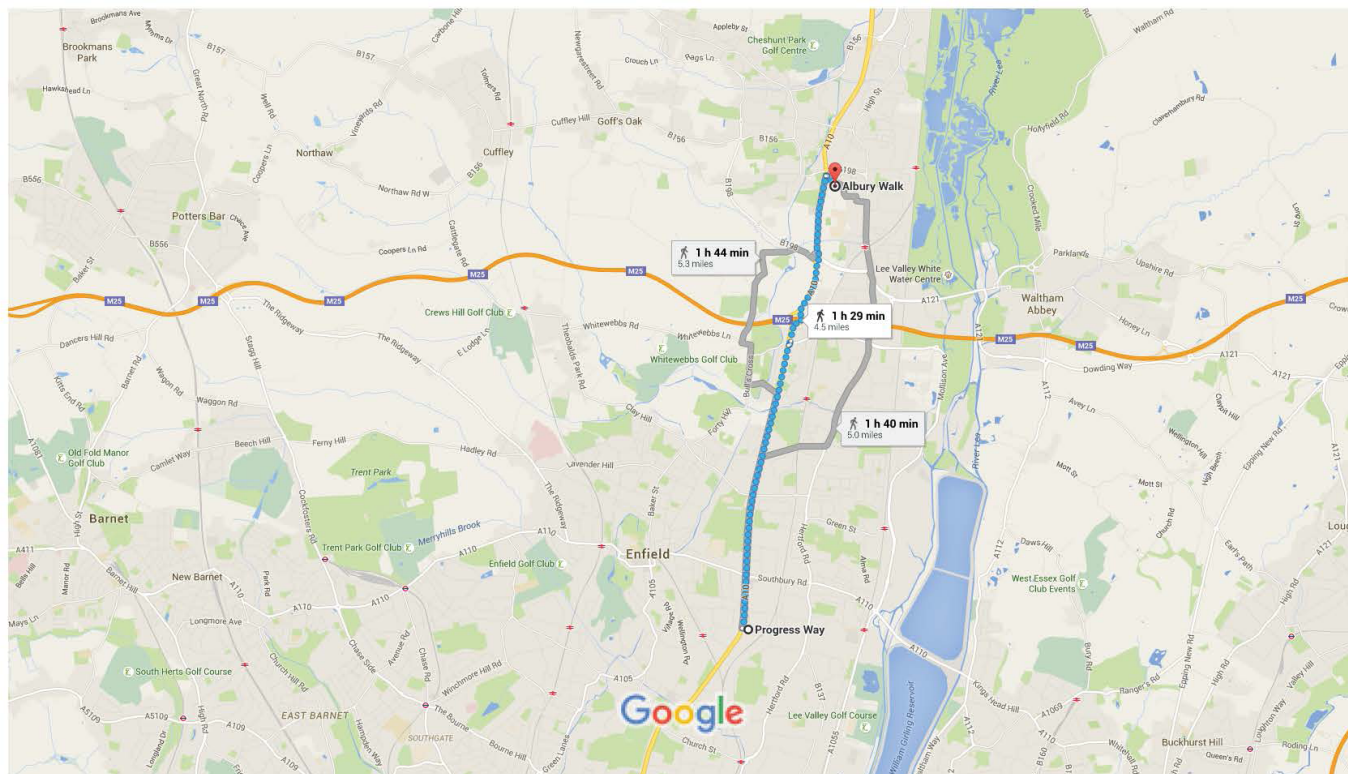

Progress Way, Enfield EN1, UK to Albury Walk Walk 4.5 miles, 1 h 29 min

Map data ©2015 Google 1 km

via Great Cambridge Rd/A10

1 h 29 min
4.5 miles

via Great Cambridge Rd/A10 and A1010

1 h 40 min
5.0 miles

via Bulls Cross Ride and Great Cambridge Rd/A10

1 h 44 min
5.3 miles