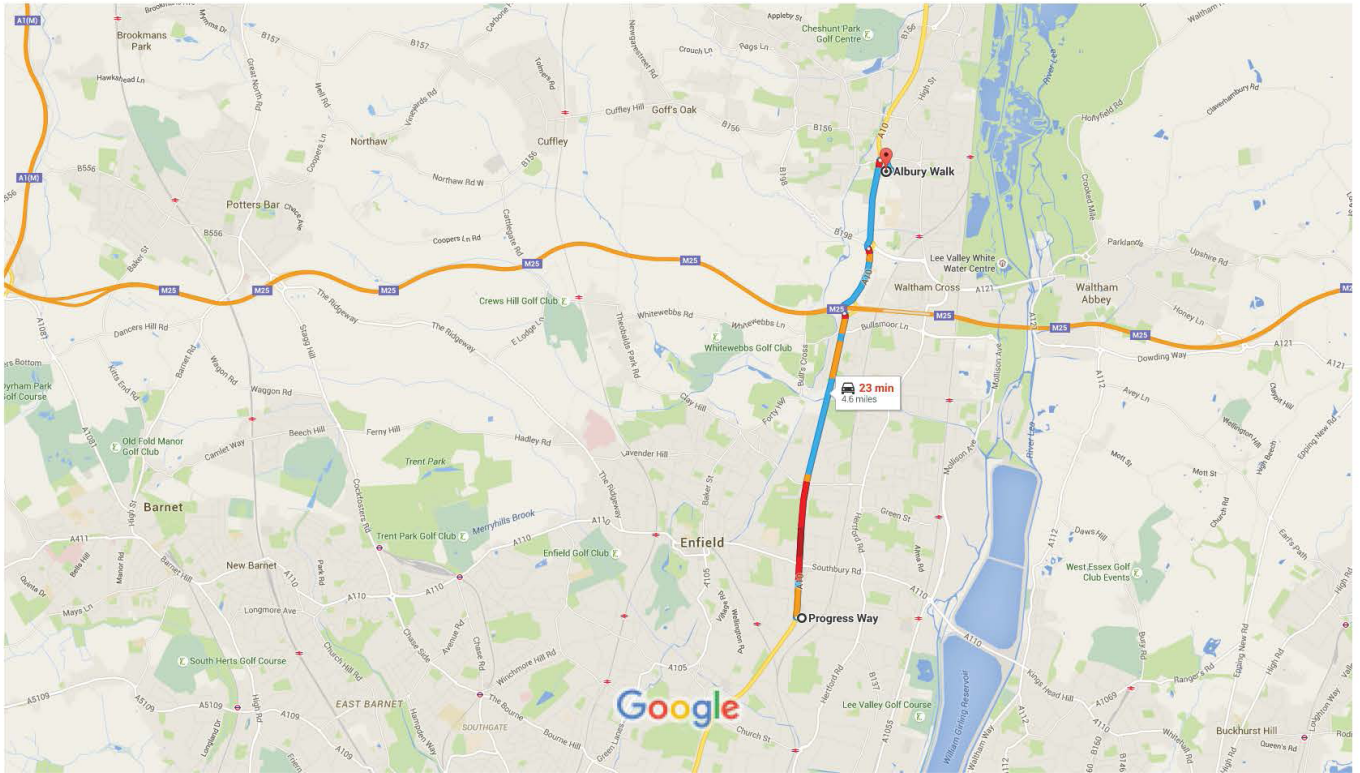

Progress Way, Enfield EN1, UK to Albury Walk Walk

Drive 4.6 miles, 23 min

via Great Cambridge Rd/A10
12 min without traffic

23 min
4.6 miles