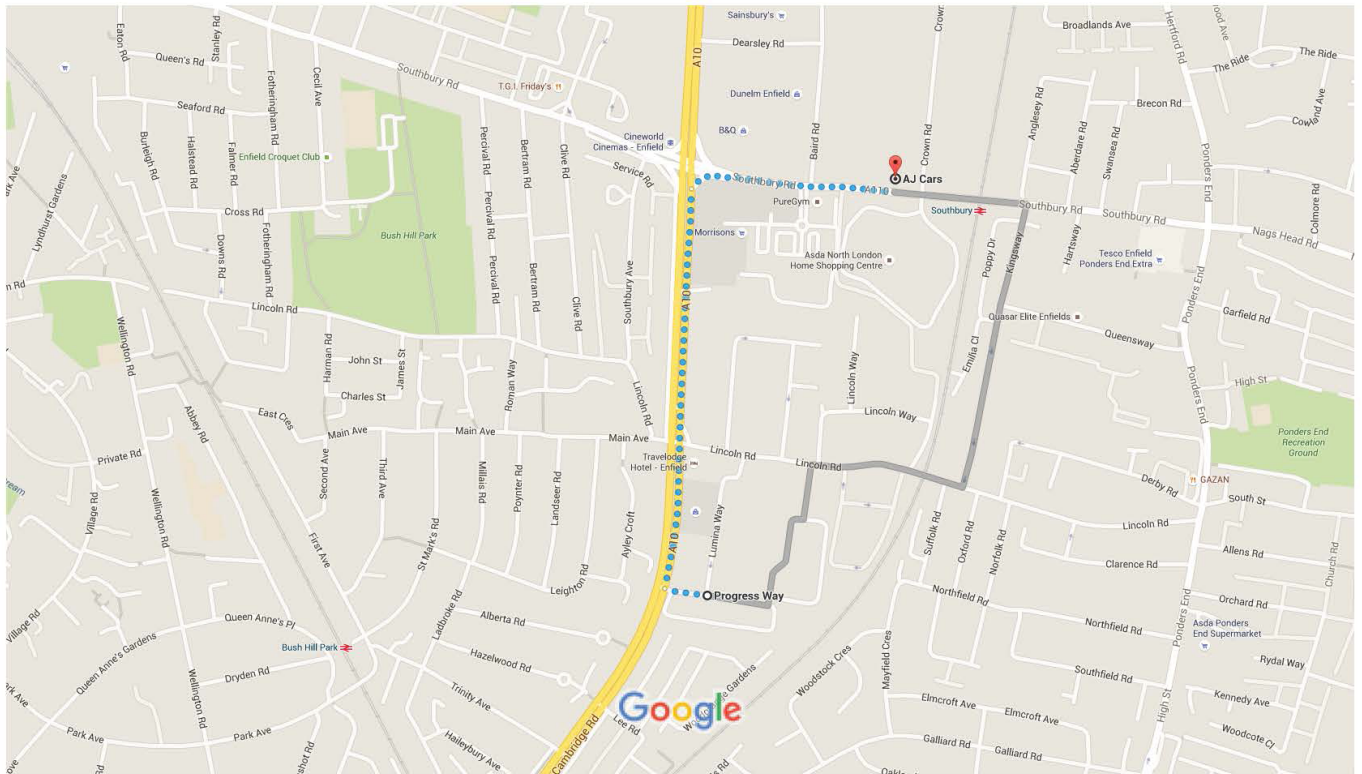

### Progress Way, Enfield to AJ Cars

Walk 0.7 mile, 15 min

Map data ©2015 Google 100 m

via Great Cambridge Rd/A10 and Southbury Rd/A110

15 min

0.7 mile

via Kingsway

17 min

0.9 mile