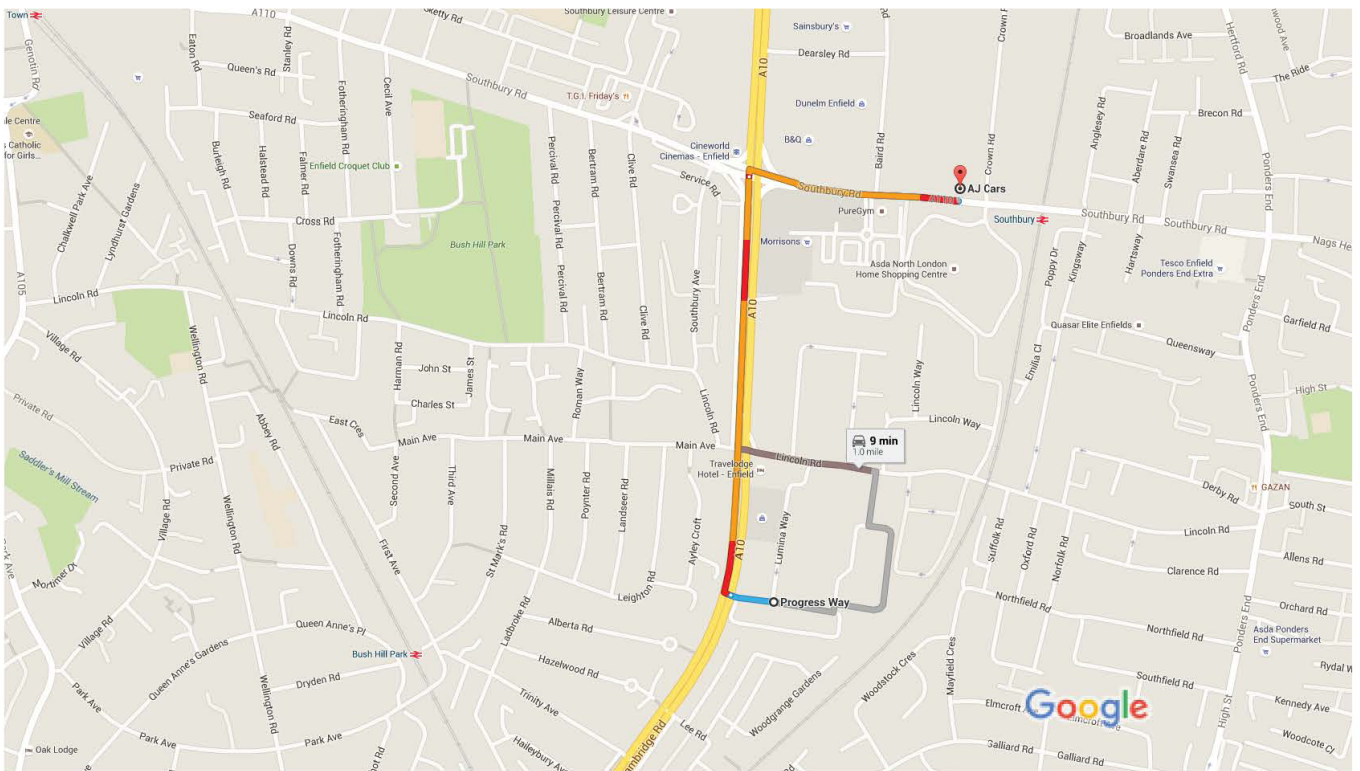

### Progress Way, Enfield to AJ Cars

Drive 0.8 mile, 6 min

Map data ©2015 Google 100 m

via Great Cambridge Rd/A10 and Southbury Rd/A110

6 min

4 min without traffic

0.8 mile

via Great Cambridge Rd/A10

9 min

5 min without traffic

1.0 mile