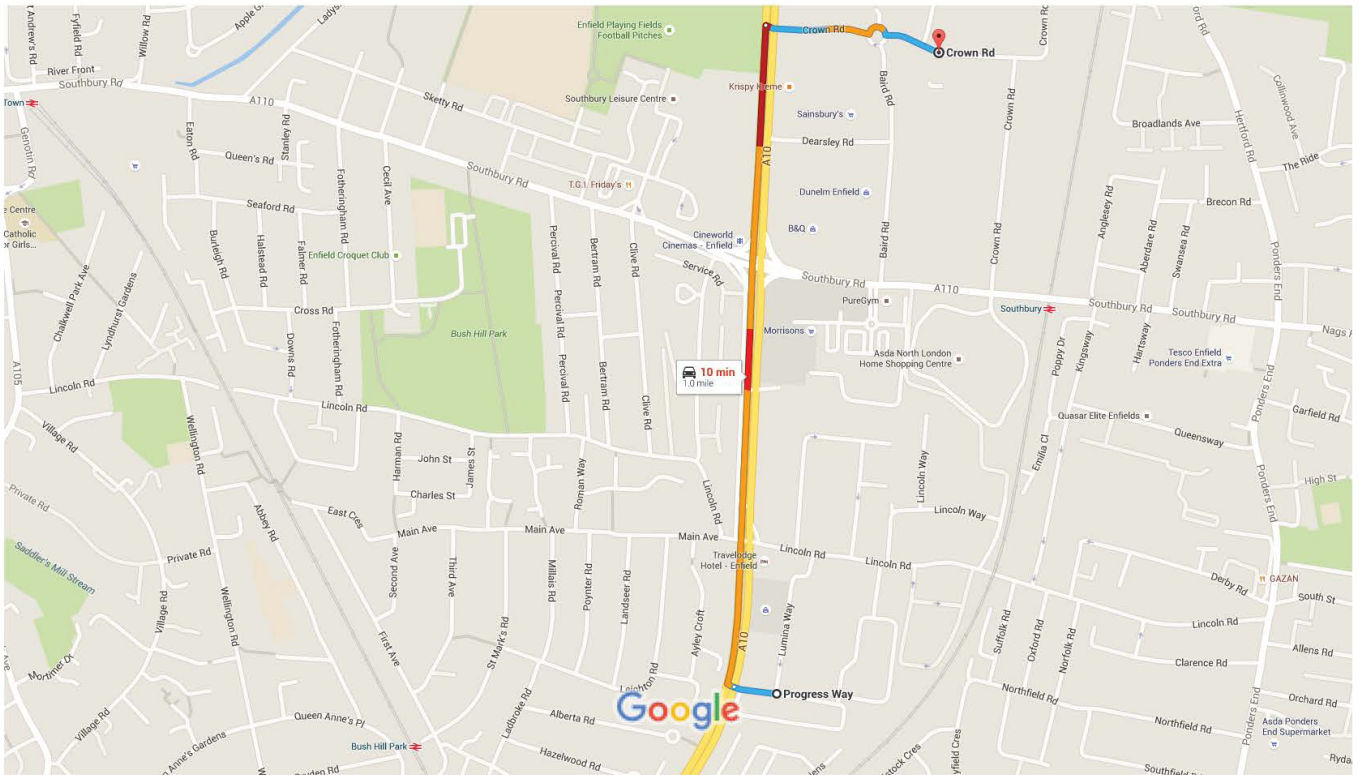

# Progress Way, Enfield to Crown Rd, Enfield EN1, UK

Drive 1.0 mile, 10 min

Map data ©2015 Google 100 m

via Great Cambridge Rd/A10  
4 min without traffic

10 min  
1.0 mile