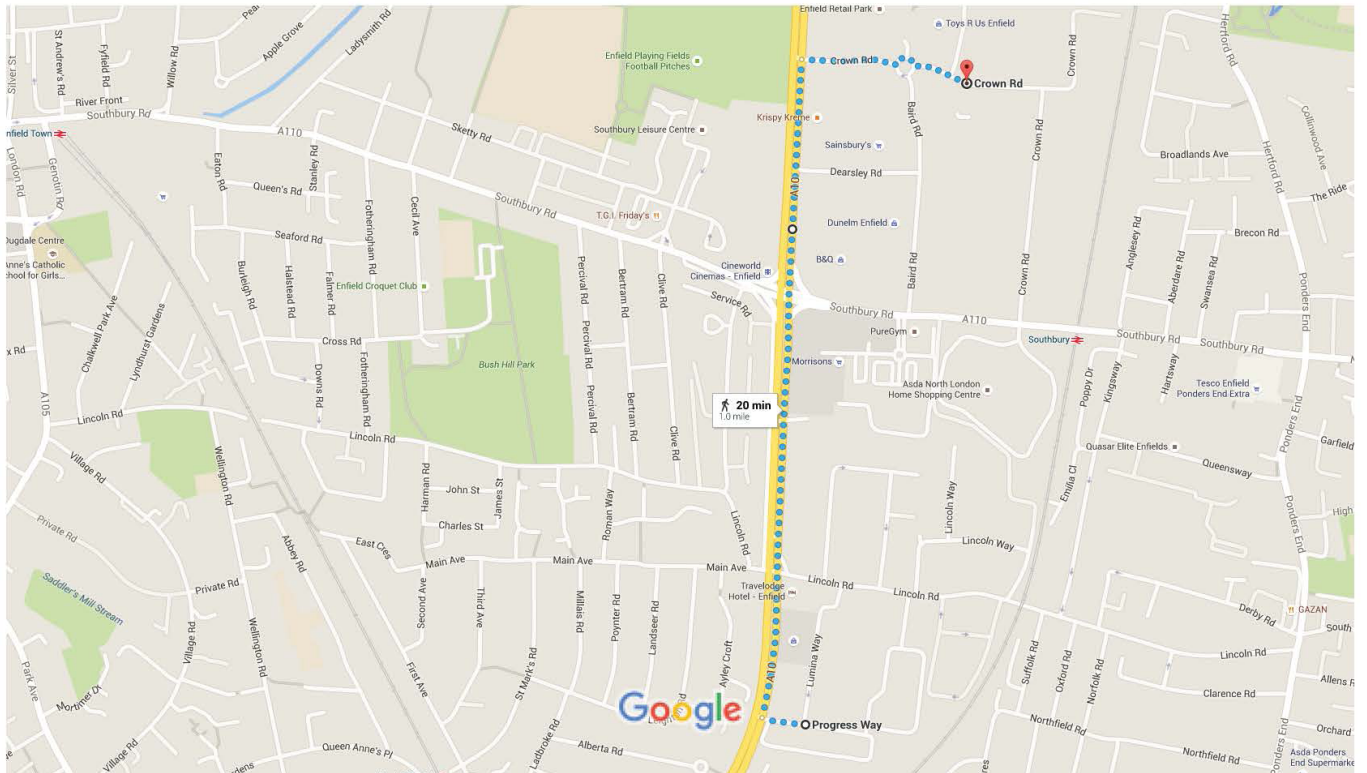

Progress Way, Enfield to Crown Rd, Enfield EN1, UK

Walk 1.0 mile, 20 min

Map data ©2015 Google 100 m

via Great Cambridge Rd/A10

20 min

1.0 mile