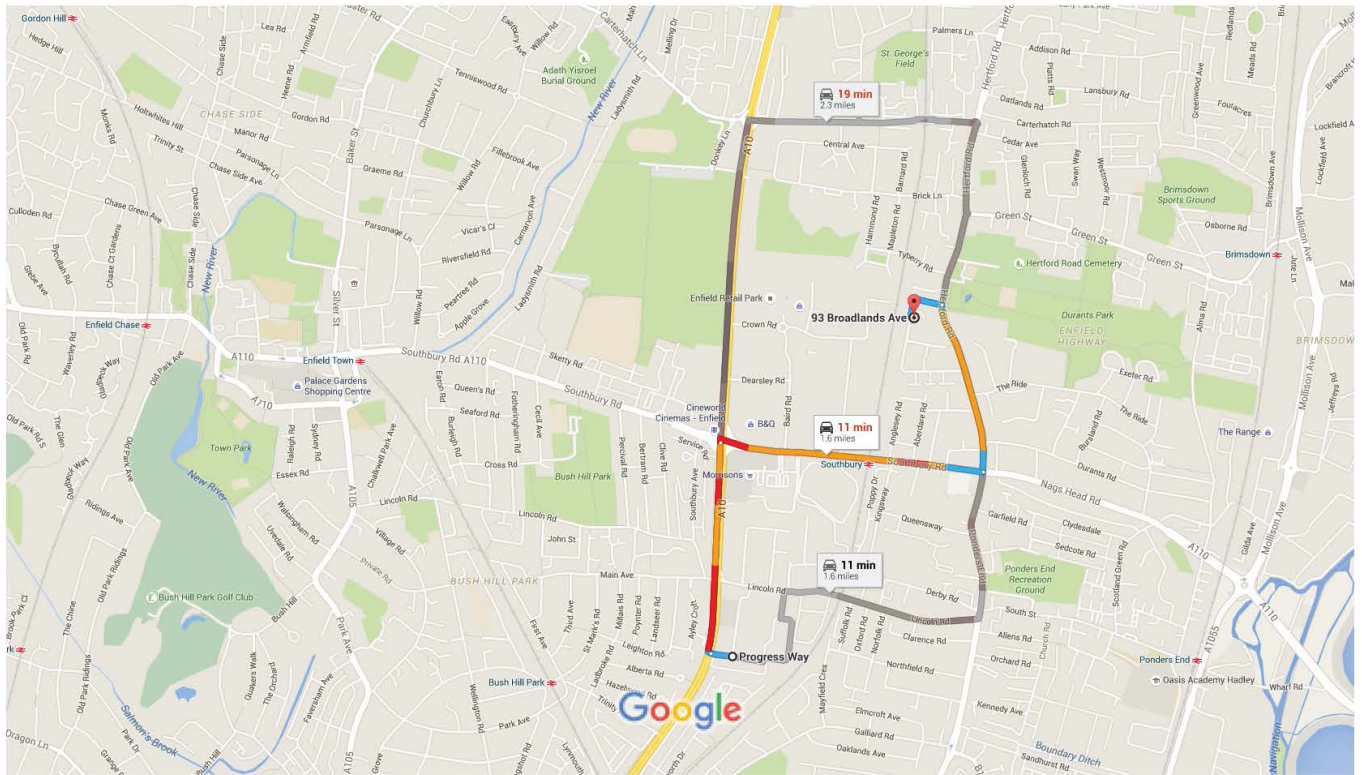

Progress Way, Enfield to 93 Broadlands Ave, Drive 1.6 miles, 11 min Enfield EN3 5AG, UK

Map data ©2015 Google 200 m

via Great Cambridge Rd/A10 and Southbury Rd/A110

11 min

7 min without traffic

1.6 miles

via Lincoln Rd and A1010

11 min

8 min without traffic

1.6 miles

via Great Cambridge Rd/A10

19 min

8 min without traffic

2.3 miles