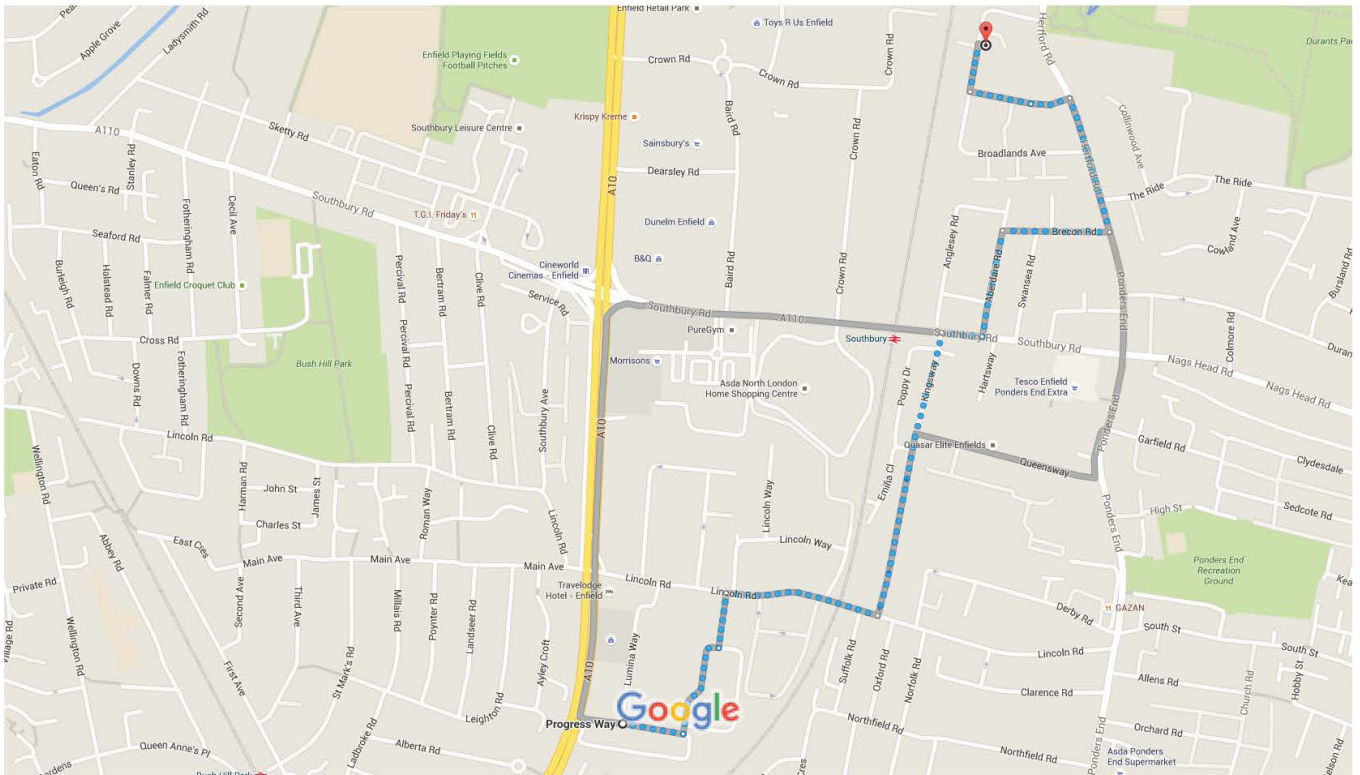

Progress Way, Enfield to 93 Broadlands Ave, Walk 1.4 miles, 27 min Enfield EN3 5AG, UK

Map data ©2015 Google 100 m

via Kingsway

27 min
1.4 miles

via A1010

29 min
1.5 miles

via Great Cambridge Rd/A10 and Southbury Rd/A110

30 min
1.5 miles